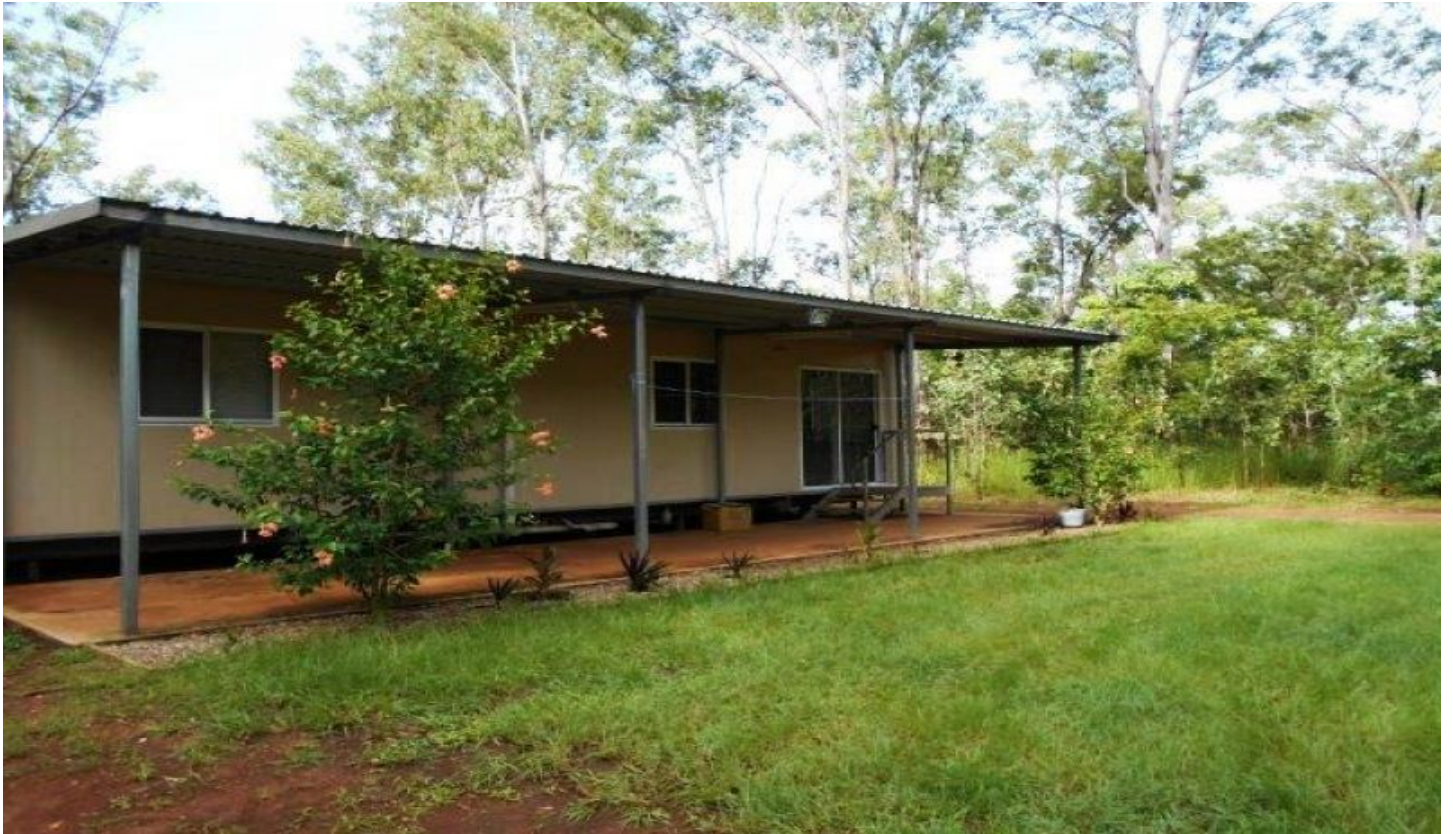

Acacia Realty

23 Oakley Road Herbert NT

3 1

Great location on a tall timbered block this home is set on 5 acres with some fencing.

Land Size : 2000 sqm

View : <https://www.acaciarealty.com.au/lease/nt/darwin-area/herbert/residential/house/5719658>

The home features

- * 3 well sized bedrooms
- * 1 bathroom laundry combined
- * Open Planned kitchen dining and lounge
- * Fully Air Conditioned
- * Small Storage Shed
- * Good Bore

Applications can be completed on line at