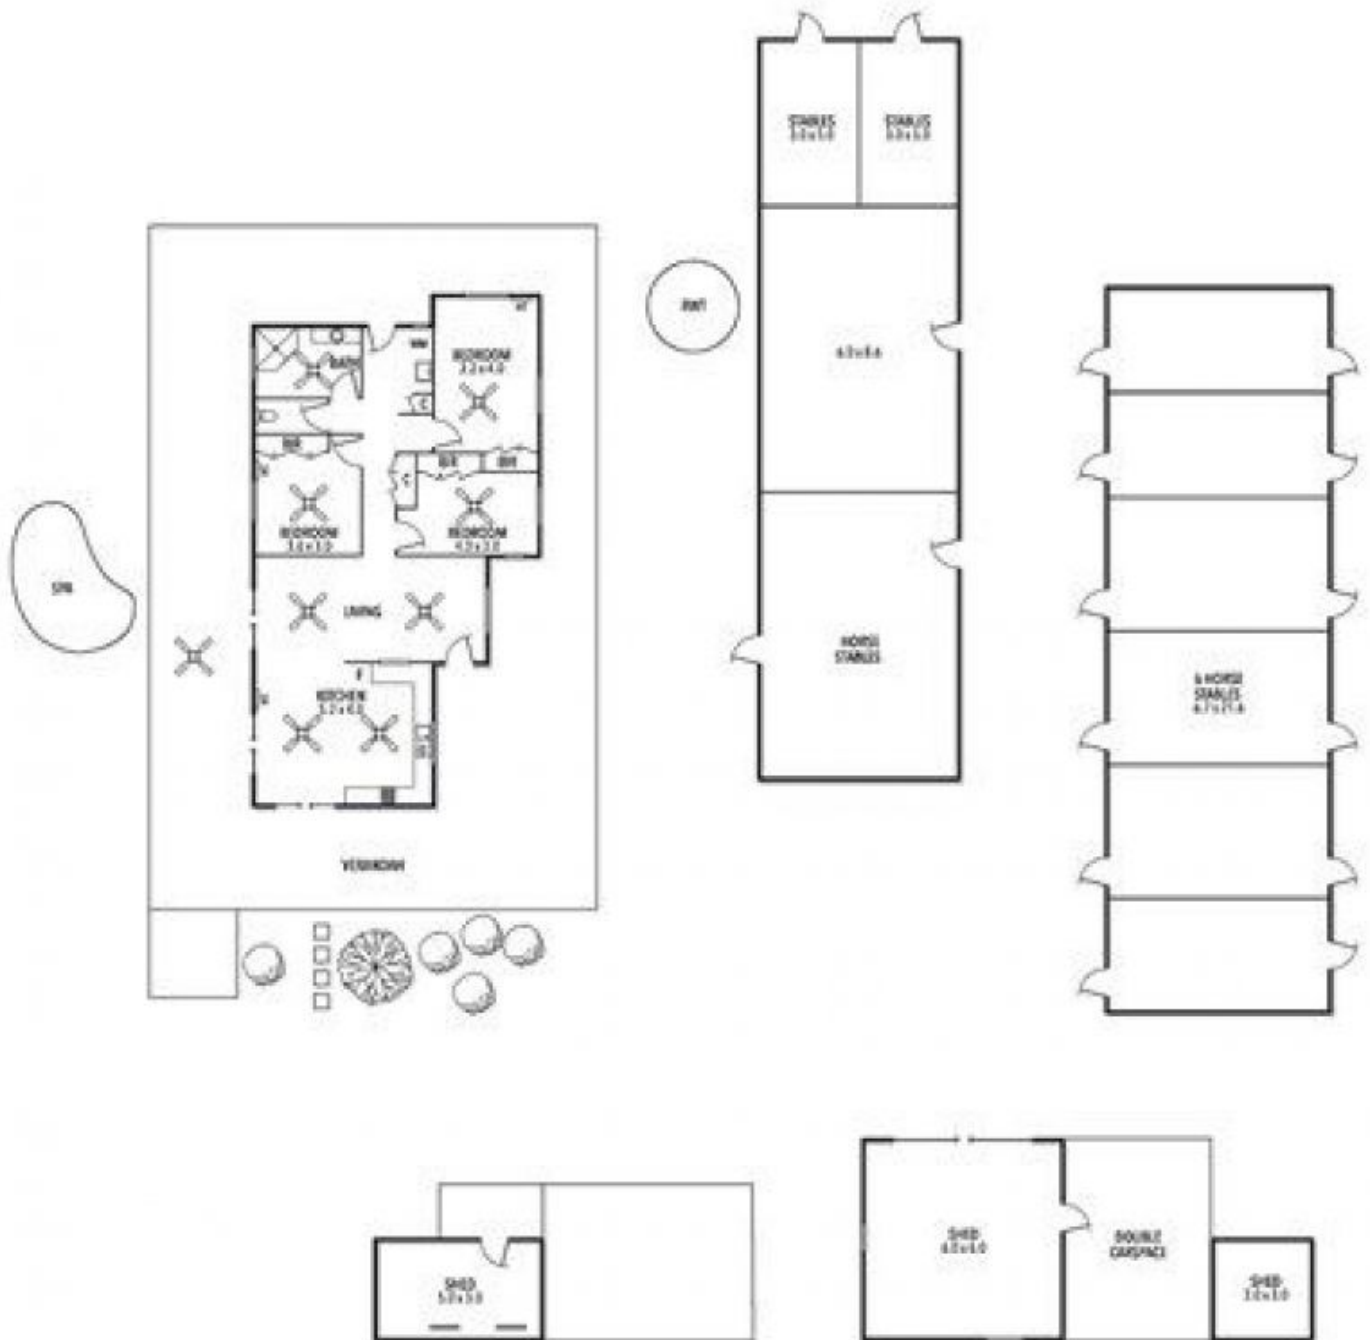

Price : \$ 625,000

Land Size : 5 Acres

View : <https://www.acaciarealty.com.au/sale/nt/darwin-area/virginia/residential/house/5719910>

Previously operated as a agistment business purposes it is fully established and equipped for such a purpose. It comprises of numerous well fenced paddocks, a full arena, sheds, good size stables, feed and storage sheds, wash area and lots more, all of these in good working order.

310 LOWTHER ROAD, VIRGINIA

THE ABOVE PLAN IS AN ARTIST'S IMPRESSION ONLY, IT INCLUDES ELEMENTS THAT ARE FOR DISPLAY PURPOSES ONLY AND MAY NOT BE TO SCALE. LANDSCAPING SHOWN IS INDICATIVE ONLY. DIMENSIONS ARE APPROXIMATE.