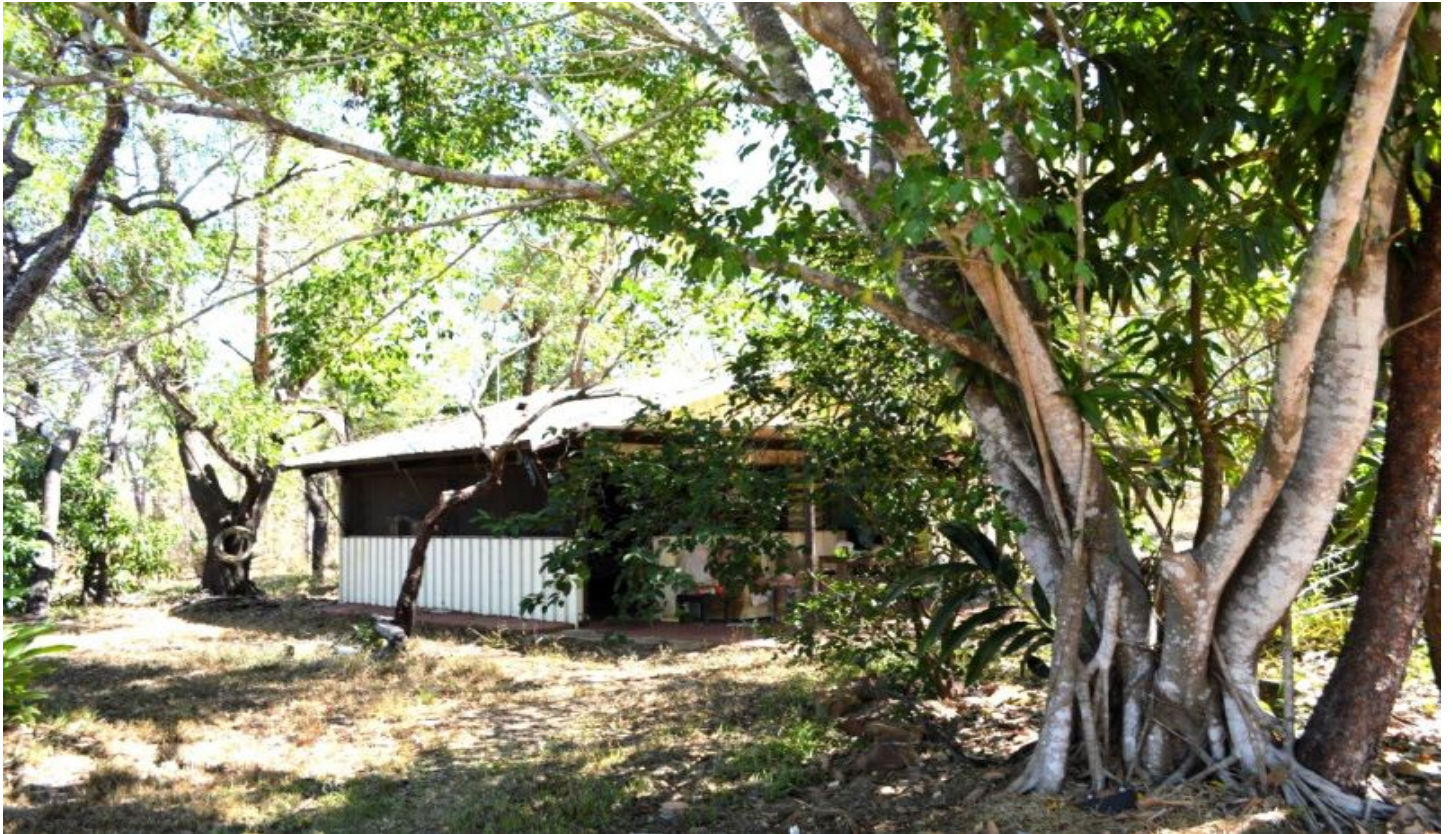

Acacia Realty

685 Spencer Road Darwin River NT

4 4 4

Located near the end of Spencer Road is the 160 Acres which has been established as an Eco Property with 4 living sites each with its own amenities

Type : Acreage/Semi-Rural
Land Size : 160 Acres
View : <https://www.acaciarealty.com.au/sale/nt/darwin-area/darwin-river/residential/acreagesemirural/7635968>

Property Features include

- ? Main Power
- ? Registered Bore 5 LPS
- ? Wet Season Creek
- ? Rain-forest

Camp 1 "Solar Camp"

? New Build (incomplete)

[For full version visit the website](https://www.acaciarealty.com.au)